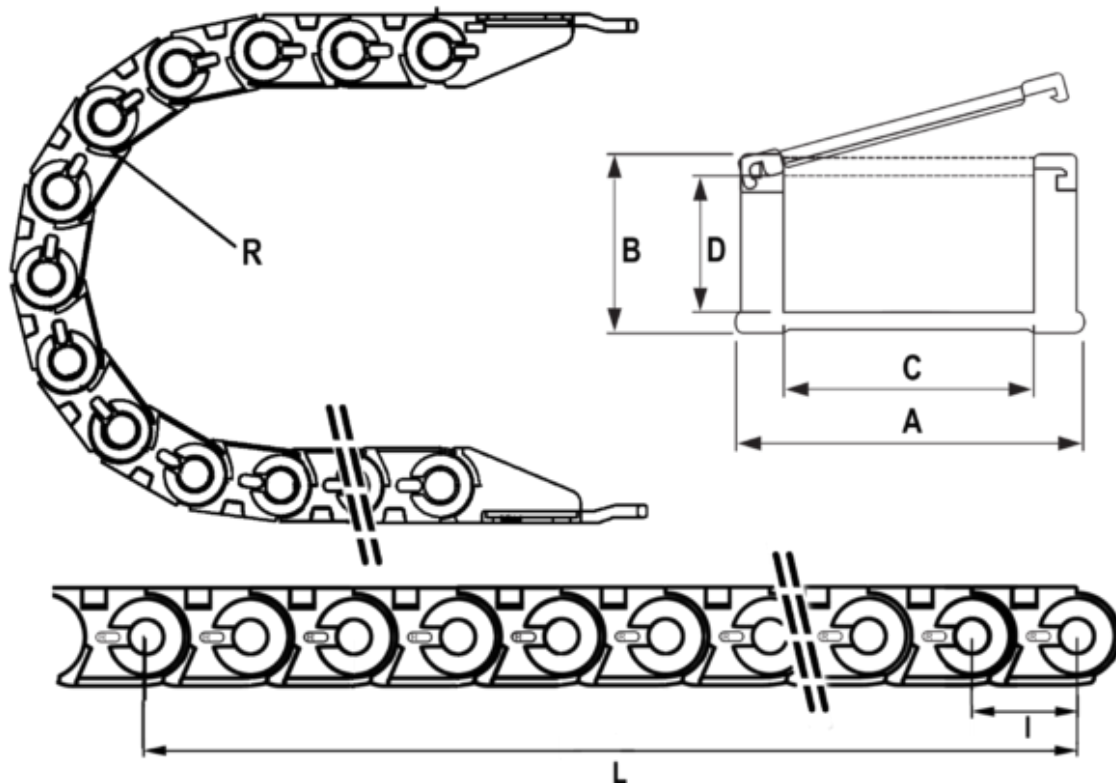

# Data Sheet

Article number: 18CPS03347R045  
Description: Cable chain, CPS MINI  
Type CPS033.47.R45-990L (30 LK)

## Measures

Full length	= 990mm
Inside Height	= 23
Inside Width	= 47
Link Length(Pitch)	= 33
Outside Height	= 31
Outside Width	= 63
Radius	= 045